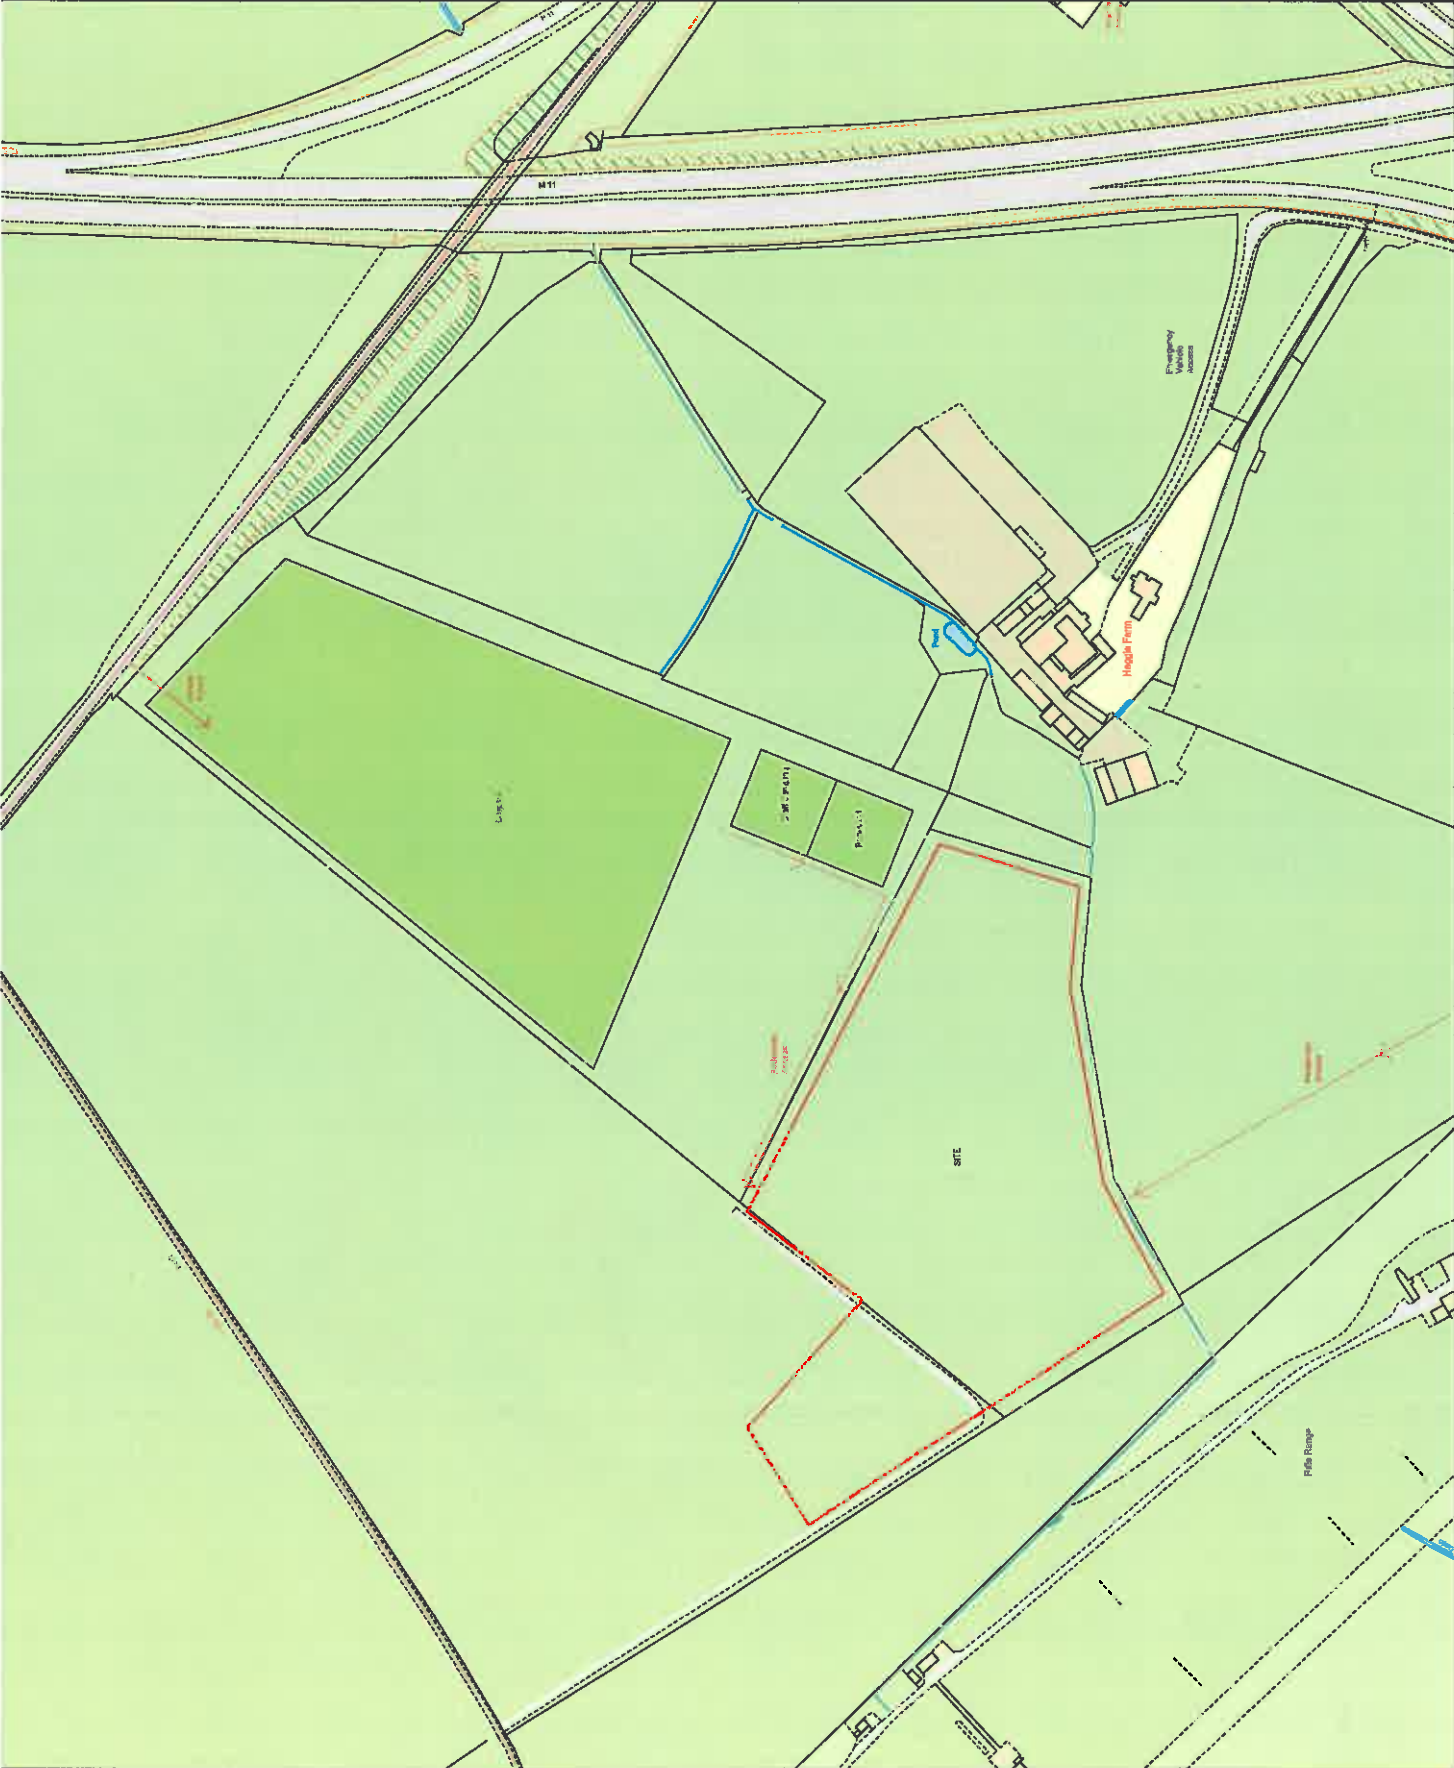

APPENDIX N

STRAWBERRIES & CREEM
2019

Client Name: Strawberries & Creem
Project Name: Strawberry Farm
Address: Strawberry Farm, Cambridge, CB2 9TZ

Date: 14/01/2019
Scale: 1:1000 @ A3

STRAWBERRIES & CREAM
2019

Draw Date:	Site Plan
Address:	Haggle Farm Compton, CT 06032
Date: 10/20/19	Scale: 1"=50' @ A

Map

**STRAWBERRIES & CREAM
2019**

Event Name:	Strawberries & Cream
Address:	Haggis Farm, 100 Carnegie, LD28 7YD
Date:	18th/19th
Scale:	1:2500 @ A3