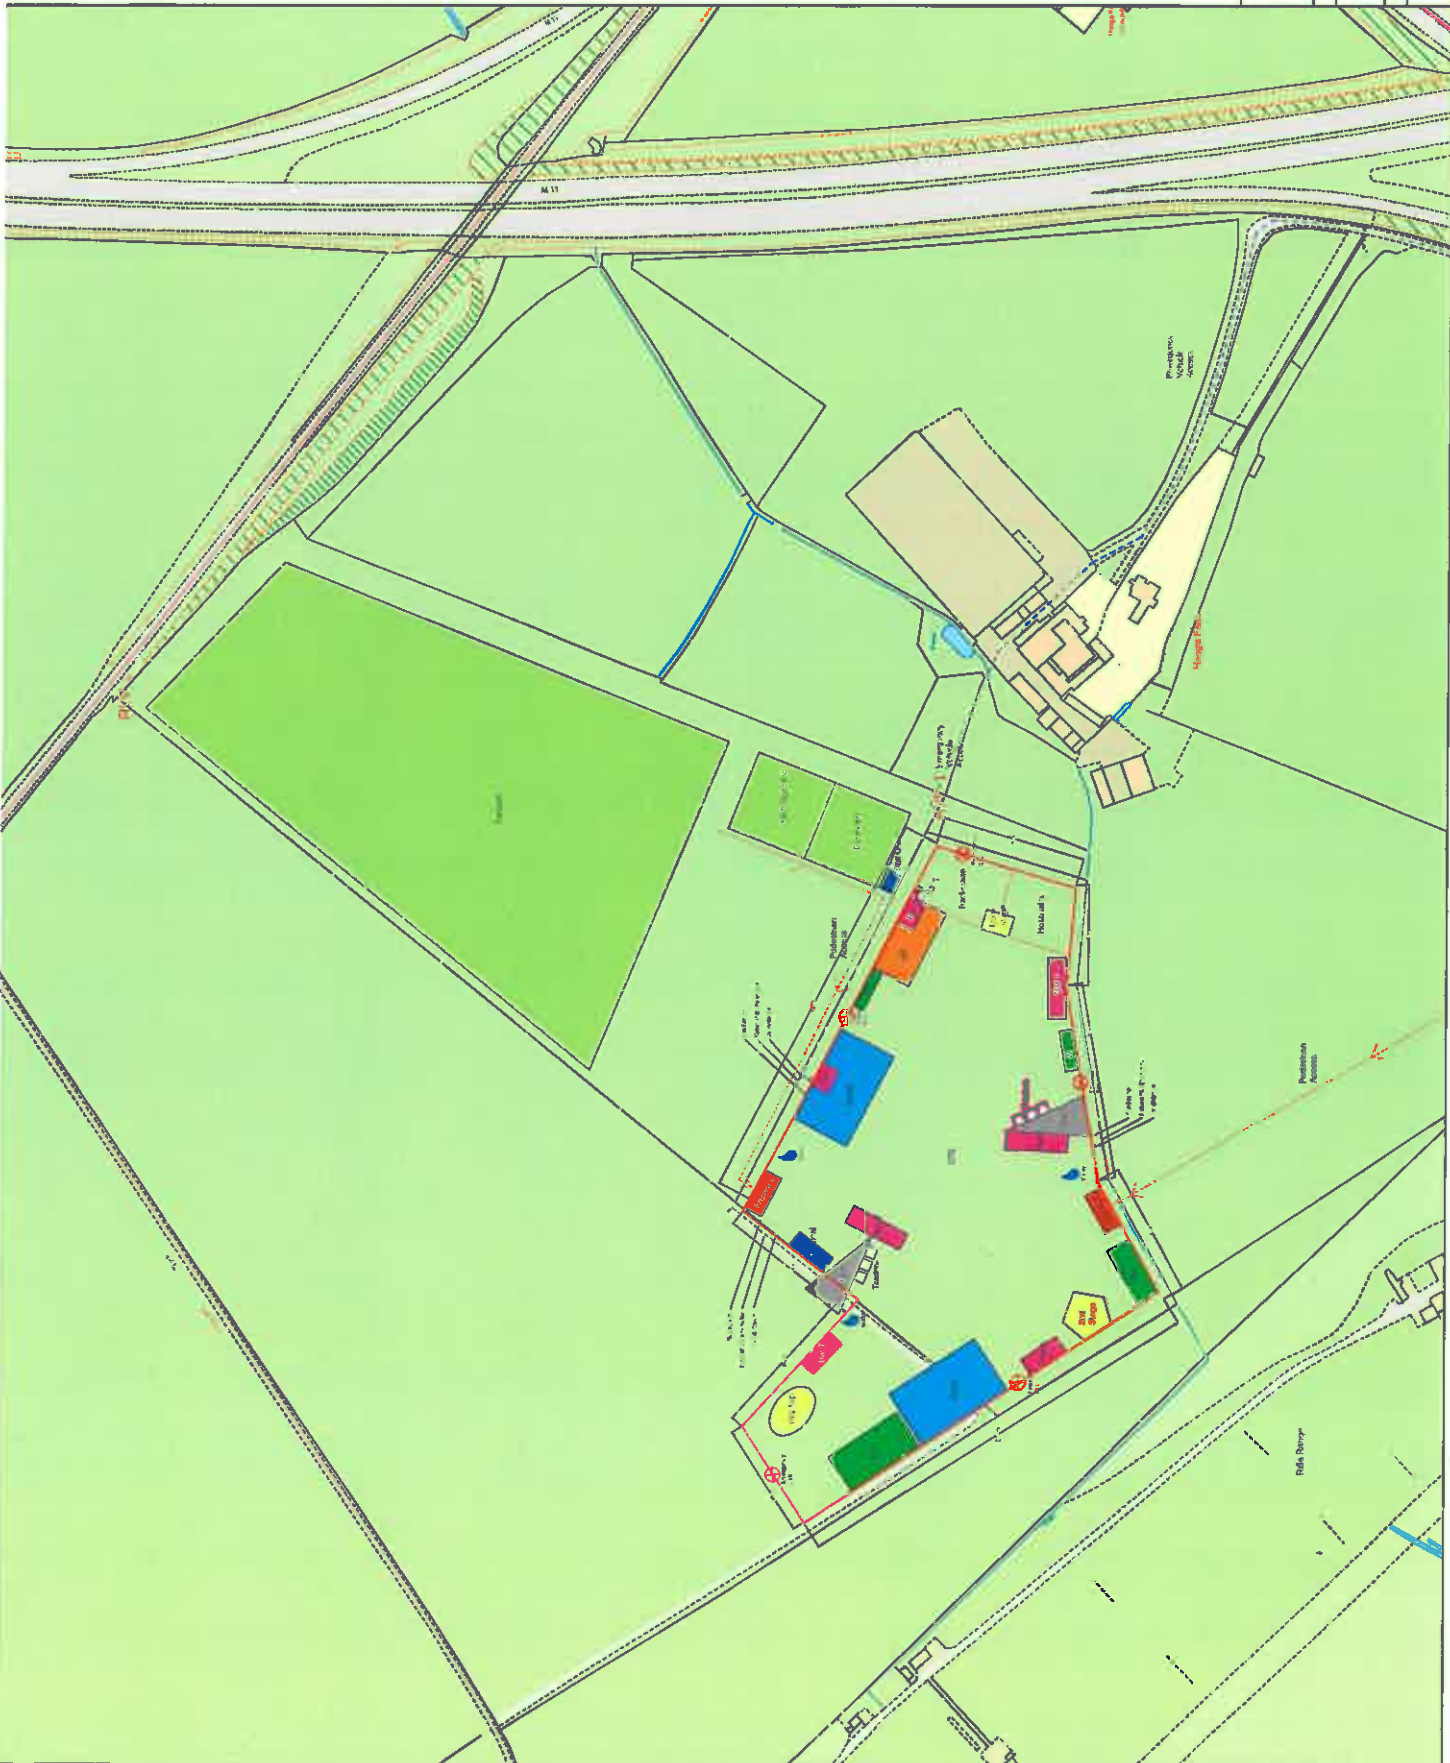

APPENDIX N

STRAWBERRIES & CREEM
2019

Date: 14/01/2019
Scale: 1:1000 @ A3